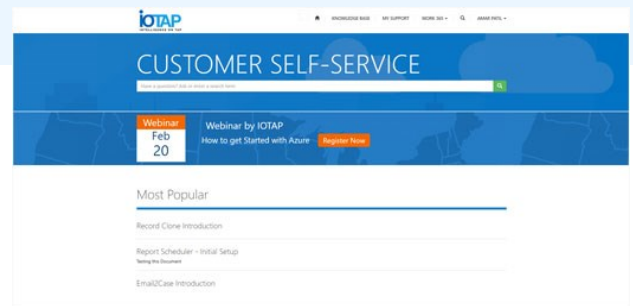

Use IOTAP as your Azure partner and Go further with IOTAP in the Azure Cloud!

What can you do with the Azure Cloud?

- Disaster Recovery and Business Continuity Plan
- Backup and Data Protection
- Setup Dev Ops
- Run Production Workloads

Get Reserved Instances to lower on going expense

Azure enables ways in which to transform your business. [Talk to us about how you can get started!](#)

ADVISORY SERVICES

- Get **proactive, actionable, and personalized** best practices recommendations.
- Improve the **performance, security, and high availability of your resources**, as you identify opportunities to reduce your overall Azure spend.
- Get recommendations with proposed actions inline

SUPPORT SERVICES

- Dedicated Support Manager
- Access to Azure customer portal
- Access to Self-service Portal
- Access to Knowledge Base
- SLA's to Meet your needs